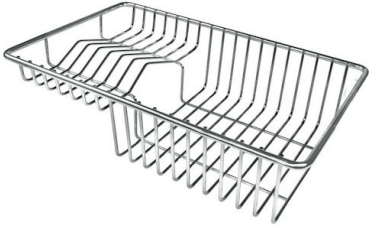

Base 80 cm

Dimensions 770x520 mm

Standard fittings Fixing hooks, gasket, drain, overflow and siphon, boxed packing

Mixer holes 2 standard holes - 3rd and 4th holes on request

Built-in hole 750x500 mm

Drainer	No
Width	77 cm
Bowl dimension	710x400mm
Number of bowls	1 bowl
Waste fitting	Drain with automatic PM control

FEATURES

Double mixer hole	The large tap counter is already fitted with a series of 2 tap holes. In the second hole it is possible to install the remote control of the automatic drain or, alternatively, a practical soap dispenser.
High thickness	1mm thick steel. A significant thickness, which guarantees the maximum sturdiness and durability.
Automatic waste fitting	The waste-fitting with round remote knob is supplied; a practical accessory which makes it unnecessary to get wet in order to drain the water from the bowl.
Basket 3,5" waste fitting	The drain is equipped with a large 3.5" drain, with the practical basket cap that prevents the discharge of solid parts.
Perimetral overflow	The overflow is always a security on the Foster sinks that prevents the overflow of water in case of oversights. The perimeter drain solution improves aesthetics thanks to its square and essential shape.
Small radius	Bowls with squared shapes with a modern design and an increased capacity, for a minimal aesthetics connected with an extreme practicality.
Deep bowls	This bowls reach an important depth, over 20 cm, thanks to the advanced production technology, that can be offer great capieny and practicality in all the washing operations.

TECHNICAL DATA

EQUIPMENT

Automatic waste fitting
8407 113

OPTIONAL ACCESSORIES

Cestello inox
8612 000

Glass chopping board
8631 300

HPDE Chopping board
8657 001

HPDE Twin chopping board
8644 101

Stainless steel colander
8154 000

Stainless steel plate rack
8100 154

Stainless steel plate rack

8100 303

* only in combination with the accessory
8644 101

Stainless steel plate rack

8100 201

White bowl