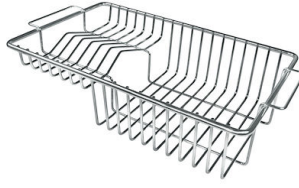

FEATURES

Double mixer hole	The large tap counter is already fitted with a series of 2 tap holes. In the second hole it is possible to install the remote control of the automatic drain or, alternatively, a practical soap dispenser.
High thickness	1mm thick steel. A significant thickness, which guarantees the maximum sturdiness and durability.
Automatic waste fitting	The waste-fitting with round remote knob is supplied; a practical accessory which makes it unnecessary to get wet in order to drain the water from the bowl.
Basket 3,5" waste fitting	The drain is equipped with a large 3.5" drain, with the practical basket cap that prevents the discharge of solid parts.
Perimetral overflow	The overflow is always a security on the Foster sinks that prevents the overflow of water in case of oversights. The perimeter drain solution improves aesthetics thanks to its square and essential shape.
Small radius	Bowls with squared shapes with a modern design and an increased capacity, for a minimal aesthetics connected with an extreme practicality.
Deep bowls	This bowls reach an important depth, over 20 cm, thanks to the advanced production technology, that can be offer great capieny and practicality in all the washing operations.

Stainless steel colander
8154 000

Stainless steel plate rack
8100 154

Stainless steel plate rack

8100 303

* only in combination with the accessory
8644 101

Stainless steel plate rack

8100 201

White bowl

8153 100

**Graters kit with ring-holder and
food collection tray**

8159 101

* only in combination with the accessory
8644 101

Stainless steel perforated tray

8151 000

* only in combination with the accessory
8644 101